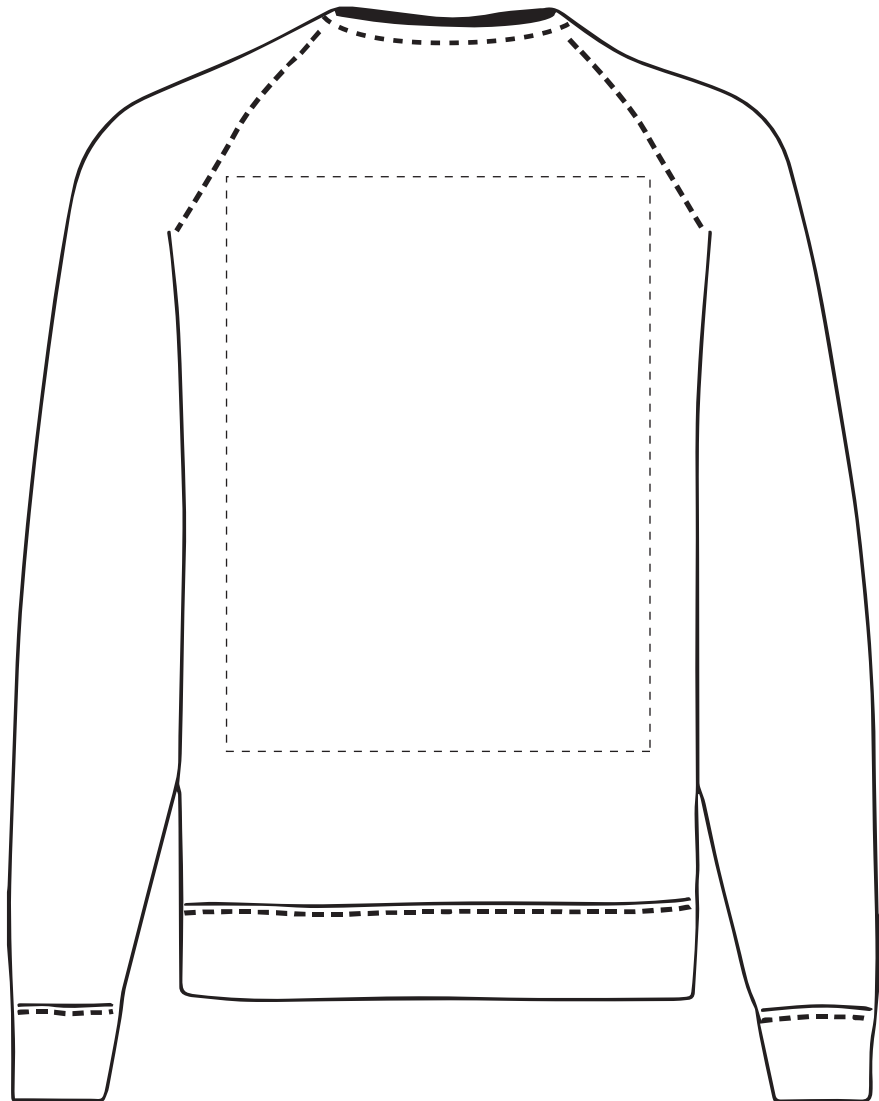

Your Ref:
Our Ref:

Quantity:
Version: 1

Product Code: SF0002
Product Colour: White

PRINTING CONCERNS: PRINT MAY DISCOLOUR

PRODUCT INFO: DUE TO THE NATURE OF THE PRODUCT THE PRINT POSITION MAY VARY BY 2 - 3 MM

PANTONE REFERENCE(S)

- Colour 1
- Colour 1
- Colour 1
- Colour 1

The dashed line is to demonstrate print area and will not appear on your printed item

ARTWORK SCALE 20%