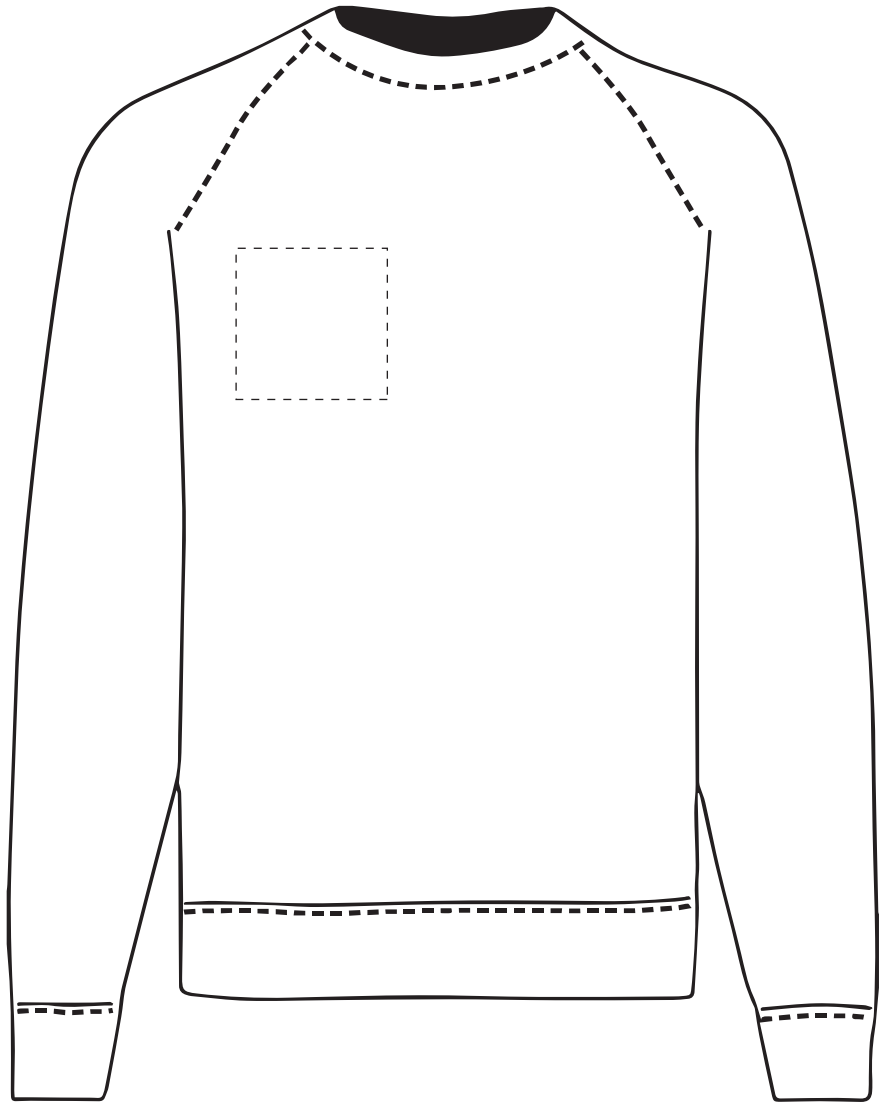

Your Ref:

Quantity:

Product Code: SF0002

Our Ref:

Version: 1

Product Colour: White

PRINTING CONCERNS: PRINT MAY DISCOLOUR

PRODUCT INFO: DUE TO THE NATURE OF THE PRODUCT THE PRINT POSITION MAY VARY BY 2 - 3 MM

PANTONE REFERENCE(S)

The dashed line is to demonstrate print area and will not appear on your printed item

- Colour 1
- Colour 1
- Colour 1
- Colour 1

ARTWORK SCALE 20%