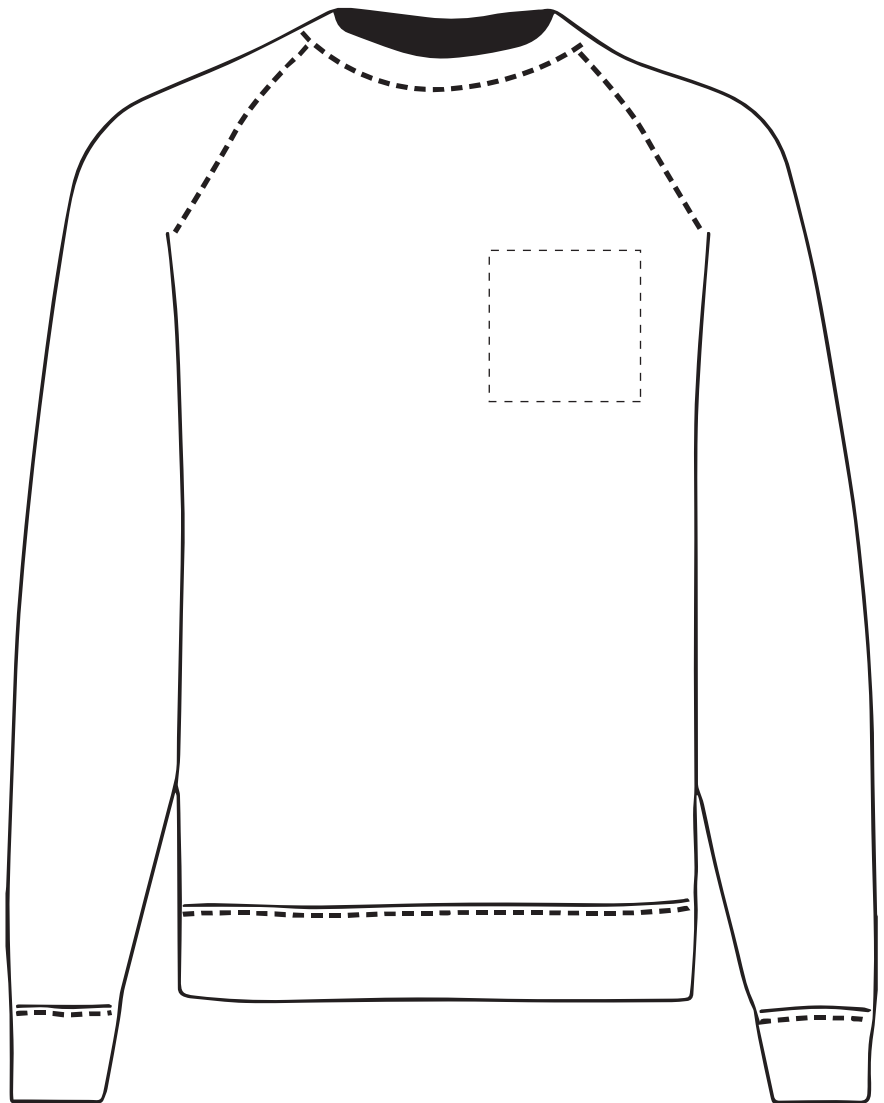

Your Ref:	Quantity:	Product Code: SF0002
Our Ref:	Version: 1	Product Colour: White

PRINTING CONCERNS: PRINT MAY DISCOLOUR

PRODUCT INFO: DUE TO THE NATURE OF THE PRODUCT THE PRINT POSITION MAY VARY BY 2 - 3 MM

PANTONE REFERENCE(S)

The dashed line is to demonstrate print area and will not appear on your printed item

- Colour 1
- Colour 1
- Colour 1
- Colour 1

ARTWORK SCALE 20%