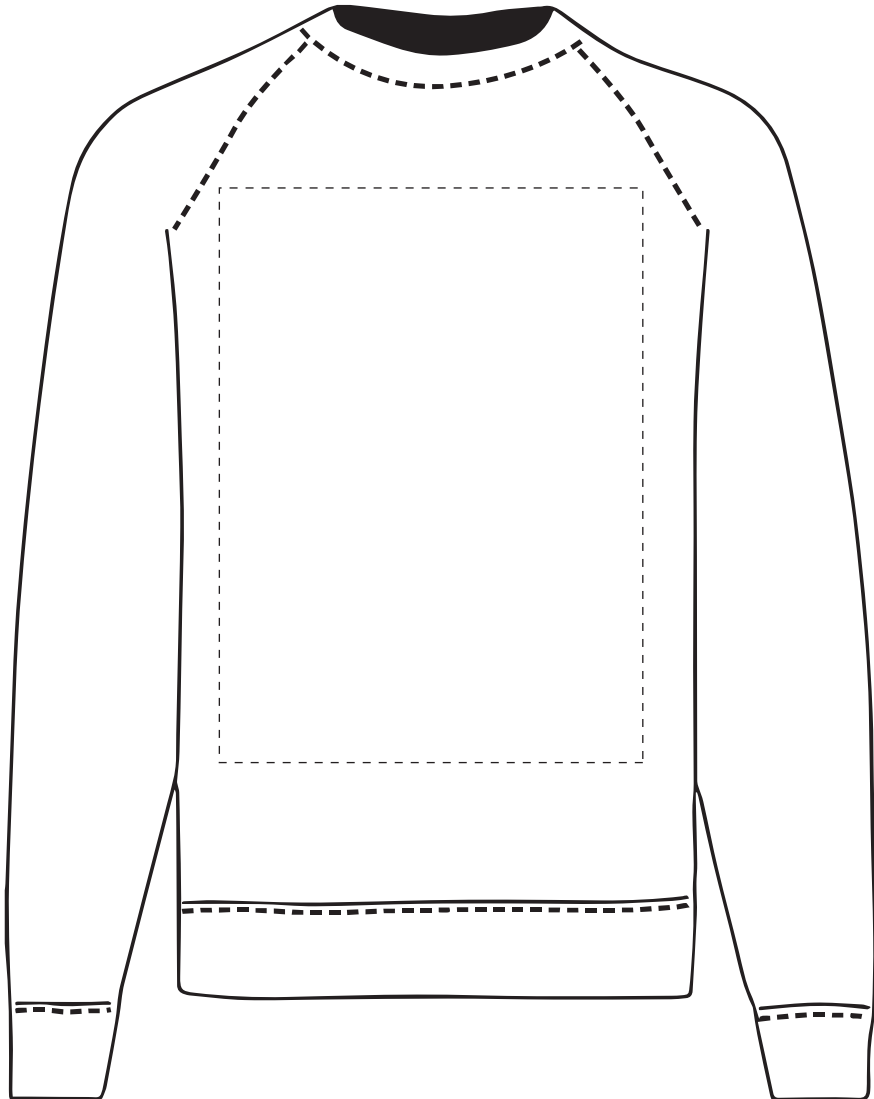

PANTONE REFERENCE(S)

The dashed line is to demonstrate print area and will not appear on your printed item

- Colour 1
- Colour 1
- Colour 1
- Colour 1

ARTWORK SCALE 20%

ACTUAL ARTWORK SIZE:

123mm x 123mm

Product Image for visualisation
- colours may vary