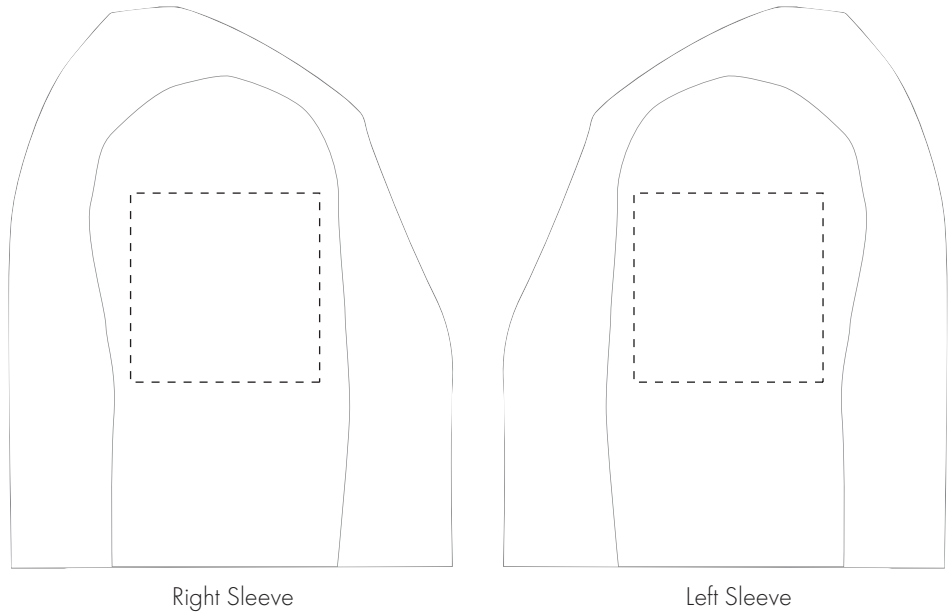

Your Ref:
Our Ref:

Quantity:
Version: 1

Product Code: SF0002
Product Colour: White

PRINTING CONCERNS: PRINT MAY DISCOLOUR

PRODUCT INFO: DUE TO THE NATURE OF THE PRODUCT THE PRINT POSITION MAY VARY BY 2 - 3 MM

PANTONE REFERENCE(S)

The dashed line is to demonstrate print area and will not appear on your printed item

- Colour 1
- Colour 1
- Colour 1
- Colour 1

ARTWORK SCALE 25%